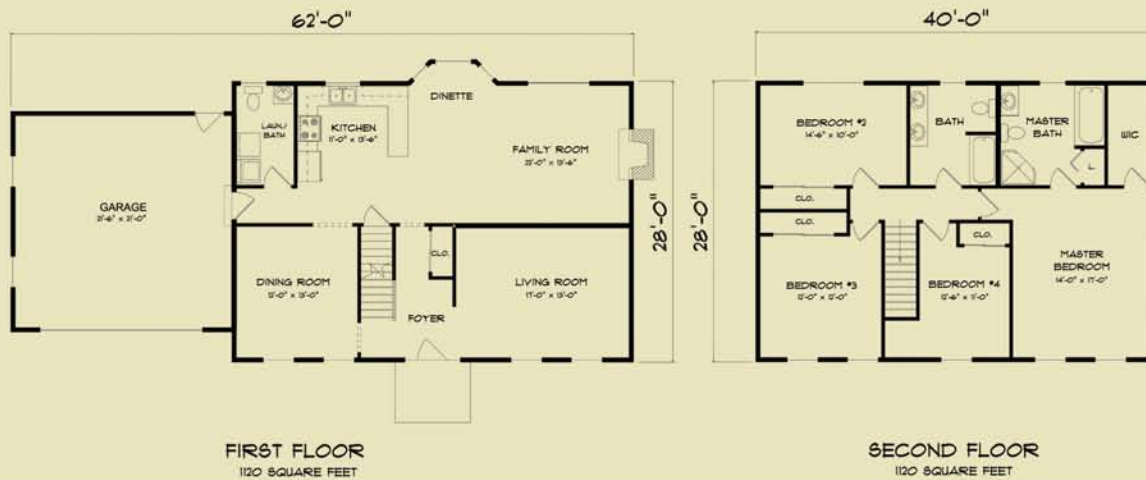

1970 SQUARE FEET

BACHORSKI MANOR

1970 SQUARE FEET

FIRST FLOOR
1040 SQUARE FEET

SECOND FLOOR
930 SQUARE FEET

OXFORD

1974 SQUARE FEET

ETHAN ALLEN III

2117 SQUARE FEET

ETHAN ALLEN IV

2140 SQUARE FEET

**Optional Sunroom and Porch*

OLSON'S INN

2189 SQUARE FEET

FIRST FLOOR
1518 SQUARE FEET

SECOND FLOOR
671 SQUARE FEET

ETHAN ALLEN II

2240 SQUARE FEET

**Optional Front Gable*

HARTFORD

2265 SQUARE FEET

TIERNEY'S TREASURE

2268 SQUARE FEET

FIRST FLOOR
1526 SQUARE FEET

2473 SQUARE FEET

FIRST FLOOR
1266 SQUARE FEET

SECOND FLOOR
1201 SQUARE FEET

SHARON'S WAY

2598 SQUARE FEET