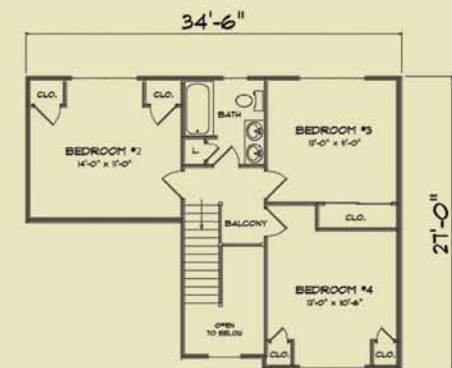

2117 SQUARE FEET

ETHAN ALLEN IV

2140 SQUARE FEET

**Optional Sunroom and Porch*

OLSON'S INN

2189 SQUARE FEET

FIRST FLOOR
1518 SQUARE FEET

SECOND FLOOR
671 SQUARE FEET

ETHAN ALLEN II

2240 SQUARE FEET

**Optional Front Gable*

HARTFORD

2265 SQUARE FEET

TIERNEY'S TREASURE

2268 SQUARE FEET

FIRST FLOOR
1526 SQUARE FEET

2473 SQUARE FEET

FIRST FLOOR
1266 SQUARE FEET

SECOND FLOOR
1201 SQUARE FEET

SHARON'S WAY

2598 SQUARE FEET