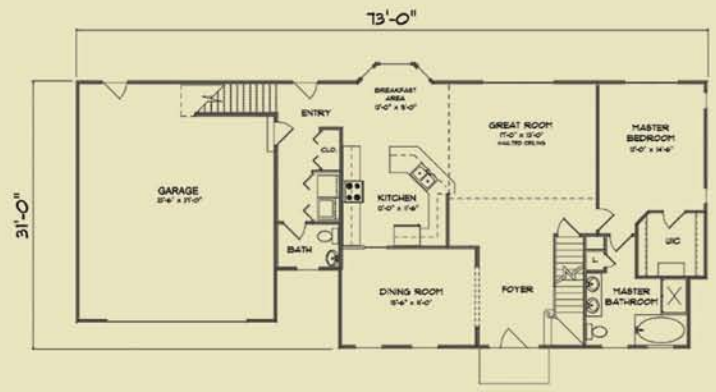

2117 SQUARE FEET

ETHAN ALLEN IV

2140 SQUARE FEET

**Optional Sunroom and Porch*

OLSON'S INN

2189 SQUARE FEET

FIRST FLOOR
1518 SQUARE FEET

SECOND FLOOR
671 SQUARE FEET

ETHAN ALLEN II

2240 SQUARE FEET

**Optional Front Gable*

HARTFORD

2265 SQUARE FEET

TIERNEY'S TREASURE

2268 SQUARE FEET

FIRST FLOOR
1526 SQUARE FEET

SECOND FLOOR
742 SQUARE FEET

HARRIS HIDEAWAY

2295 SQUARE FEET

HOLLYS HAVEN

2335 SQUARE FEET

FIRST FLOOR
1178 SQUARE FEET

SECOND FLOOR
1157 SQUARE FEET

SMYTHE ORCHARD

2473 SQUARE FEET

FIRST FLOOR
1266 SQUARE FEET

SECOND FLOOR
1201 SQUARE FEET

SHARON'S WAY

2598 SQUARE FEET