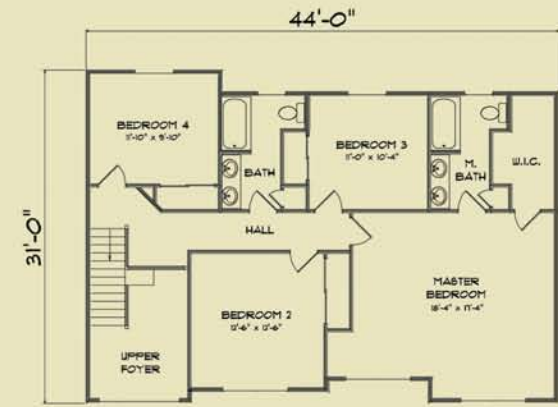

ETHAN ALLEN II

2240 SQUARE FEET

**Optional Front Gable*

HARTFORD

2265 SQUARE FEET

TIERNEY'S TREASURE

2268 SQUARE FEET

FIRST FLOOR
1526 SQUARE FEET

SECOND FLOOR
742 SQUARE FEET

HARRIS HIDEAWAY

2295 SQUARE FEET

HOLLYS HAVEN

2335 SQUARE FEET

FIRST FLOOR
1178 SQUARE FEET

SECOND FLOOR
1157 SQUARE FEET

SMYTHE ORCHARD

2473 SQUARE FEET

FIRST FLOOR
1266 SQUARE FEET

SECOND FLOOR
1201 SQUARE FEET

SHARON'S WAY

2598 SQUARE FEET