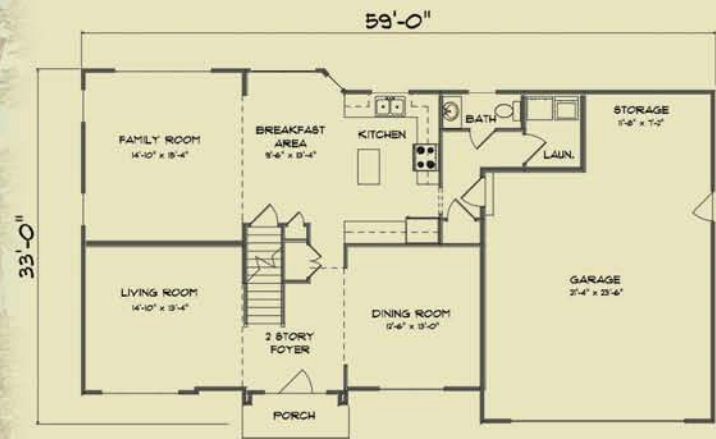

ETHAN ALLEN II

2240 SQUARE FEET

**Optional Front Gable*

HARTFORD

2265 SQUARE FEET

TIERNEY'S TREASURE

2268 SQUARE FEET

FIRST FLOOR
1526 SQUARE FEET

SECOND FLOOR
742 SQUARE FEET

HARRIS HIDEAWAY

2295 SQUARE FEET

HOLLYS HAVEN

2335 SQUARE FEET

FIRST FLOOR
1178 SQUARE FEET

SECOND FLOOR
1157 SQUARE FEET

SMYTHE ORCHARD

2473 SQUARE FEET

FIRST FLOOR
1266 SQUARE FEET

SECOND FLOOR
1201 SQUARE FEET

SHARON'S WAY

2598 SQUARE FEET