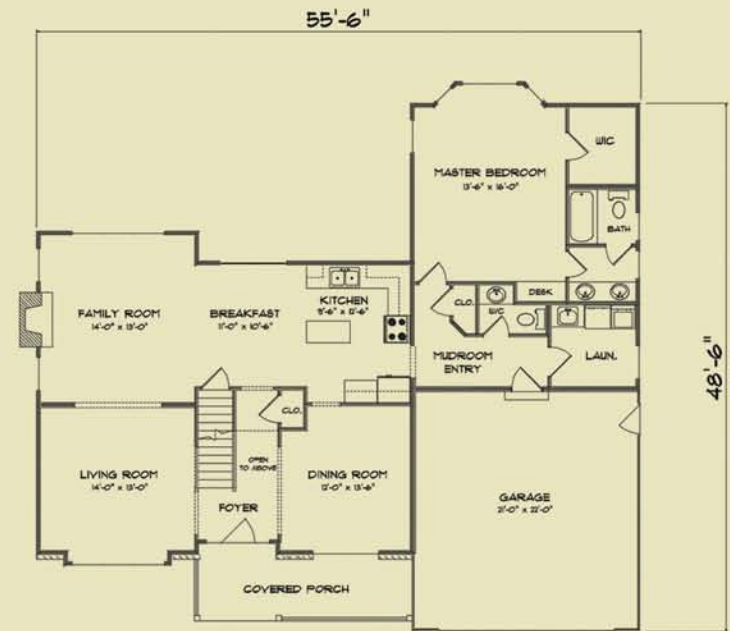

1970 SQUARE FEET

BACHORSKI MANOR

1970 SQUARE FEET

FIRST FLOOR
1040 SQUARE FEET

SECOND FLOOR
930 SQUARE FEET

OXFORD

1974 SQUARE FEET

ETHAN ALLEN III

2117 SQUARE FEET

ETHAN ALLEN IV

2140 SQUARE FEET

**Optional Sunroom and Porch*

OLSON'S INN

2189 SQUARE FEET

FIRST FLOOR
1518 SQUARE FEET

SECOND FLOOR
671 SQUARE FEET

ETHAN ALLEN II

2240 SQUARE FEET

**Optional Front Gable*

HARTFORD

2265 SQUARE FEET

TIERNEY'S TREASURE

2268 SQUARE FEET

FIRST FLOOR
1526 SQUARE FEET

2473 SQUARE FEET

FIRST FLOOR
1266 SQUARE FEET

SECOND FLOOR
1201 SQUARE FEET

SHARON'S WAY

2598 SQUARE FEET