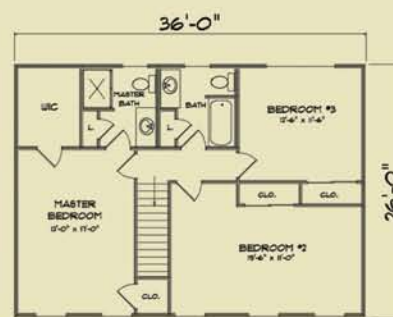

SECOND FLOOR
889 SQUARE FEET

DIPALMA GROVE

1865 SQUARE FEET

ETHAN ALLEN I

1872 SQUARE FEET

FIRST FLOOR
936 SQUARE FEET

SECOND FLOOR
936 SQUARE FEET

AUTUMNVIEW

1970 SQUARE FEET

BACHORSKI MANOR

1970 SQUARE FEET

FIRST FLOOR
1040 SQUARE FEET

SECOND FLOOR
930 SQUARE FEET

OXFORD

1974 SQUARE FEET

ETHAN ALLEN III

2008 SQUARE FEET

FIRST FLOOR
1072 SQUARE FEET

SECOND FLOOR
936 SQUARE FEET

BECK'S PLACE

2060 SQUARE FEET

FIRST FLOOR
1128 SQUARE FEET

SECOND FLOOR
932 SQUARE FEET

ALYCE

2117 SQUARE FEET

ETHAN ALLEN IV

2140 SQUARE FEET

**Optional Sunroom and Porch*

OLSON'S INN

2189 SQUARE FEET

FIRST FLOOR
1518 SQUARE FEET

SECOND FLOOR
671 SQUARE FEET