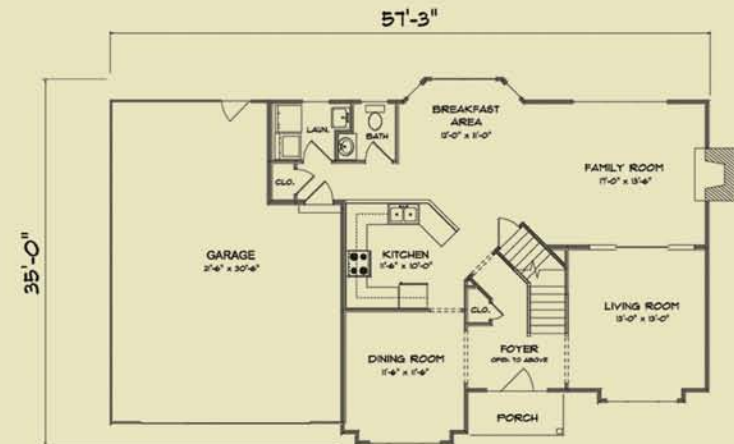

1970 SQUARE FEET

BACHORSKI MANOR

1970 SQUARE FEET

FIRST FLOOR
1040 SQUARE FEET

SECOND FLOOR
930 SQUARE FEET

OXFORD

1974 SQUARE FEET

ETHAN ALLEN III

2008 SQUARE FEET

FIRST FLOOR
1072 SQUARE FEET

SECOND FLOOR
936 SQUARE FEET

BECK'S PLACE

2060 SQUARE FEET

FIRST FLOOR
1128 SQUARE FEET

SECOND FLOOR
932 SQUARE FEET

ALYCE

2117 SQUARE FEET

ETHAN ALLEN IV

2140 SQUARE FEET

**Optional Sunroom and Porch*

OLSON'S INN

2189 SQUARE FEET

FIRST FLOOR
1518 SQUARE FEET

SECOND FLOOR
671 SQUARE FEET

2473 SQUARE FEET

FIRST FLOOR
1266 SQUARE FEET

SECOND FLOOR
1201 SQUARE FEET

SHARON'S WAY

2598 SQUARE FEET