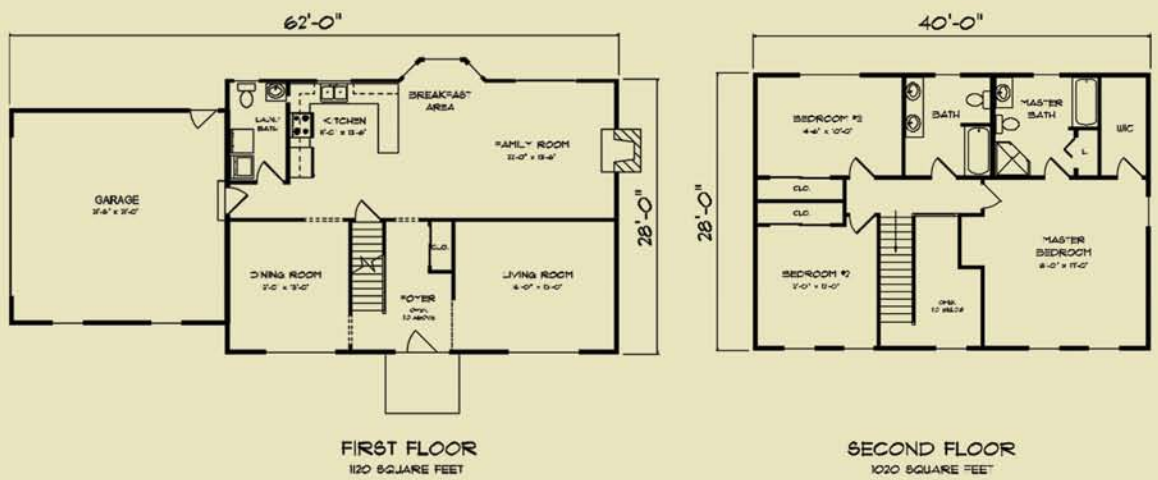

1970 SQUARE FEET

BACHORSKI MANOR

1970 SQUARE FEET

FIRST FLOOR
1040 SQUARE FEET

SECOND FLOOR
930 SQUARE FEET

OXFORD

1974 SQUARE FEET

ETHAN ALLEN III

2117 SQUARE FEET

ETHAN ALLEN IV

2140 SQUARE FEET

**Optional Sunroom and Porch*

OLSON'S INN

2189 SQUARE FEET

FIRST FLOOR
1518 SQUARE FEET

SECOND FLOOR
671 SQUARE FEET

ETHAN ALLEN II

2240 SQUARE FEET

**Optional Front Gable*

HARTFORD

2265 SQUARE FEET

TIERNEY'S TREASURE

2268 SQUARE FEET

FIRST FLOOR
1526 SQUARE FEET

2473 SQUARE FEET

FIRST FLOOR
1266 SQUARE FEET

SECOND FLOOR
1201 SQUARE FEET

SHARON'S WAY

2598 SQUARE FEET