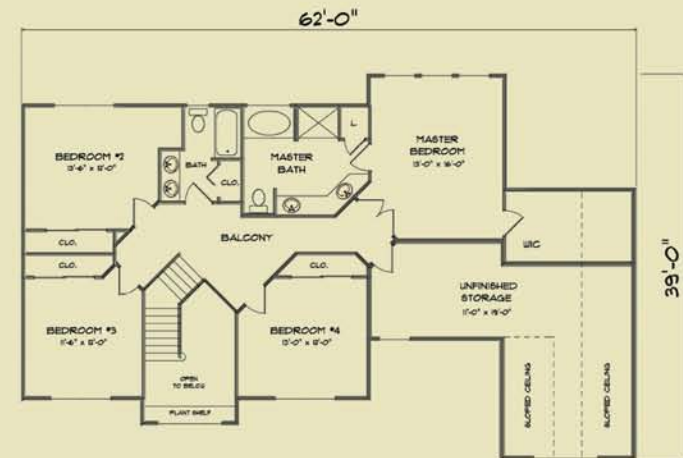

ETHAN ALLEN II

2240 SQUARE FEET

**Optional Front Gable*

HARTFORD

2265 SQUARE FEET

TIERNEY'S TREASURE

2268 SQUARE FEET

FIRST FLOOR
1526 SQUARE FEET

SECOND FLOOR
742 SQUARE FEET

HARRIS HIDEAWAY

2295 SQUARE FEET

HOLLYS HAVEN

2335 SQUARE FEET

FIRST FLOOR
1178 SQUARE FEET

SECOND FLOOR
1157 SQUARE FEET

SMYTHE ORCHARD

2473 SQUARE FEET

FIRST FLOOR
1266 SQUARE FEET

SECOND FLOOR
1201 SQUARE FEET

SHARON'S WAY

2598 SQUARE FEET