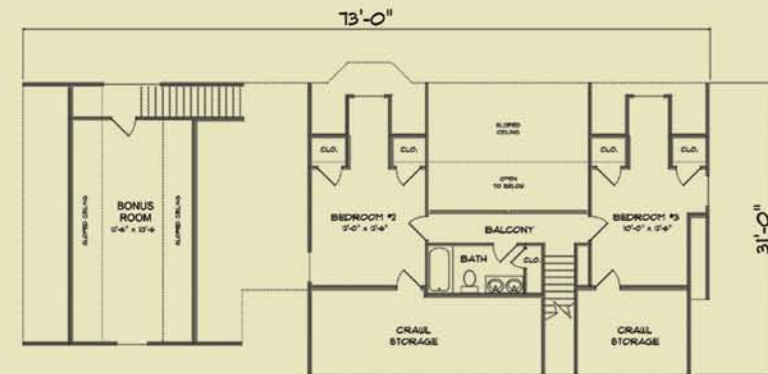

2117 SQUARE FEET

ETHAN ALLEN IV

2140 SQUARE FEET

**Optional Sunroom and Porch*

OLSON'S INN

2189 SQUARE FEET

FIRST FLOOR
1518 SQUARE FEET

SECOND FLOOR
671 SQUARE FEET

ETHAN ALLEN II

2240 SQUARE FEET

**Optional Front Gable*

HARTFORD

2265 SQUARE FEET

TIERNEY'S TREASURE

2268 SQUARE FEET

FIRST FLOOR
1526 SQUARE FEET

SECOND FLOOR
742 SQUARE FEET

HARRIS HIDEAWAY

2295 SQUARE FEET

HOLLYS HAVEN

2335 SQUARE FEET

FIRST FLOOR
1178 SQUARE FEET

SECOND FLOOR
1157 SQUARE FEET

SMYTHE ORCHARD

2473 SQUARE FEET

FIRST FLOOR
1266 SQUARE FEET

SECOND FLOOR
1201 SQUARE FEET

SHARON'S WAY

2598 SQUARE FEET