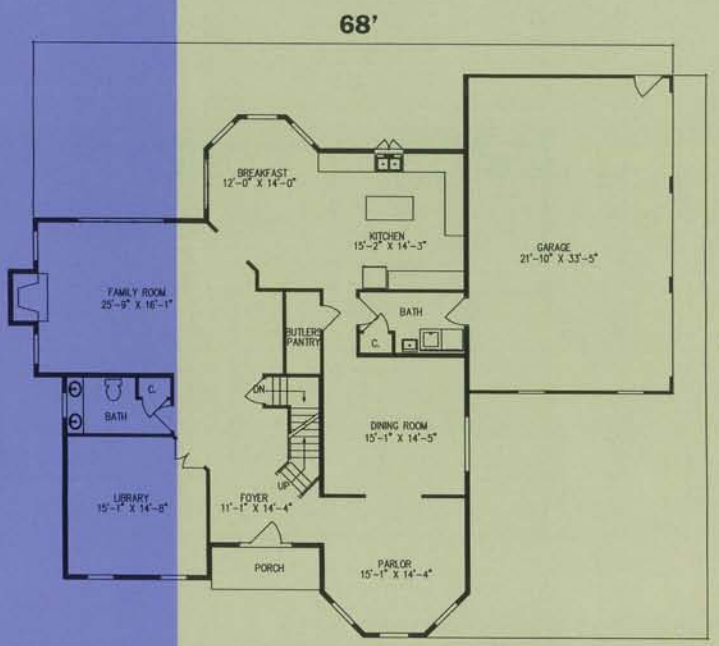

# Sullivan's Run

3049 Square Feet

76'

60'

**First Floor 1505 Square Feet**

**Second Floor 1544 Square Feet**

**First Floor 2142 Square Feet**

**Second Floor 2574 Square Feet**

**4716 Square Feet**  
*Carol's Dream*

# Tami's Inn

3085 Square Feet

87'

**First Floor 1577 Square Feet**

**Second Floor 1508 Square Feet**

# Edward & Court

3825 Square Feet

**First Floor 1670 Square Feet**

**Second Floor 2110 Square Feet**