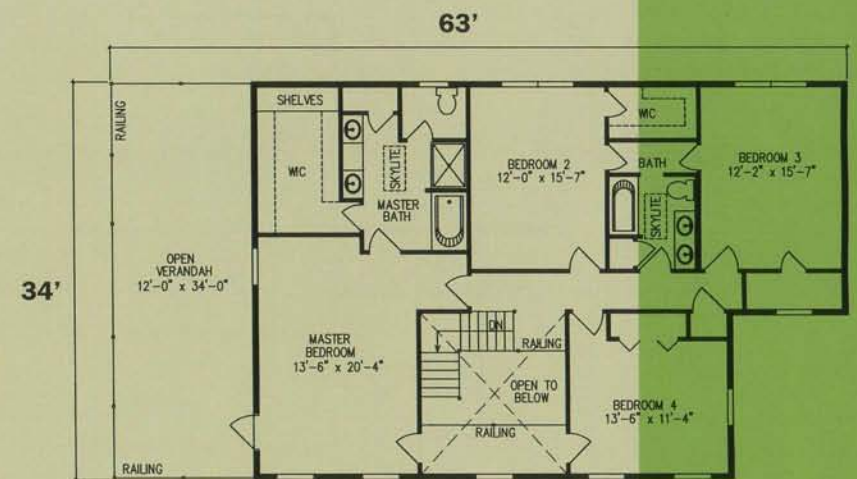

# Sullivan's Run

3049 Square Feet

76'

60'

**First Floor 1505 Square Feet**

**Second Floor 1544 Square Feet**

**First Floor 2142 Square Feet**

**Second Floor 2574 Square Feet**

**4716 Square Feet**  
*Carol's Dream*

# Tami's Inn

3085 Square Feet

87'

**First Floor 1577 Square Feet**

**Second Floor 1508 Square Feet**

# Edward & Court

3825 Square Feet

**First Floor 1670 Square Feet**

**Second Floor 2110 Square Feet**