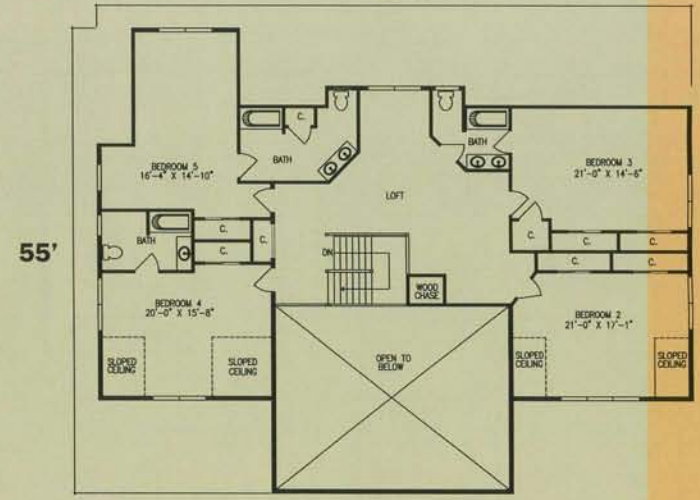

# Sharon's Way

2610 Square Feet

First Floor 1185 Square Feet

Second Floor 1425 Square Feet

# Albert Cottage

5371 Square Feet

74'-8"

73'-4"

**First Floor 3153 Square Feet**

70'-5"

55'

**Second Floor 2218 Square Feet**

# Russell Retreat

3632 Square Feet

66'

44'

54' 6"

# Smythe Orchard

2839 SQUARE FEET

**First Floor 1254 Square Feet**

**Second Floor 1563 Square Feet**