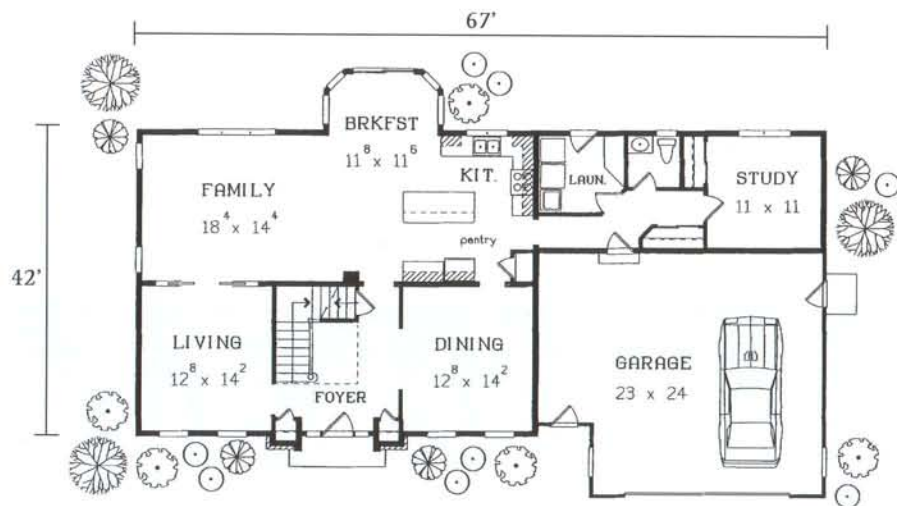

# Nichols Landing

2889 SQUARE FEET

**First Floor 1433 Square Feet**

**Second Floor 1456 Square Feet**

# Hollys Haven

2335 SQUARE FEET

**First Floor 1178 Square Feet**

**Second Floor 1157 Square Feet**

# Hollister Cove

2888 SQUARE FEET

*White Lane*  
 2903 SQUARE FEET (NO BONUS)

**First Floor 1580 Square Feet**

**Second Floor 1323 Square Feet**

Middleport, New York • Homer, New York • New Castle, Indiana