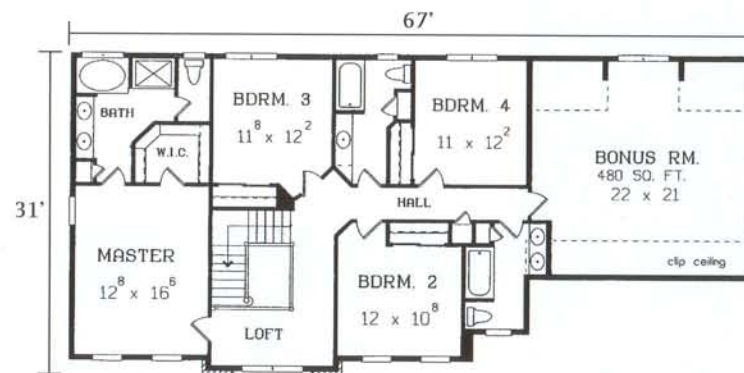

# Hollys Haven

2335 SQUARE FEET

**First Floor 1178 Square Feet**

**Second Floor 1157 Square Feet**

# Hollister Cove

2888 SQUARE FEET

*White Lane*  
 2903 SQUARE FEET (NO BONUS)

**First Floor 1580 Square Feet**

**Second Floor 1323 Square Feet**

Middleport, New York • Homer, New York • New Castle, Indiana