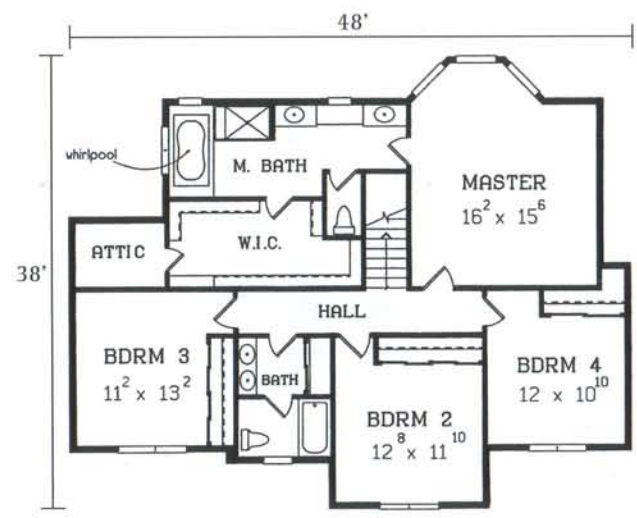

# Russell Retreat

3632 Square Feet

66'

44'

54' 6"

# Harrington Hills

3687 SQUARE FEET

# Chamber Acres

2575 SQUARE FEET

**First Floor 1509 Square Feet**

**Second Floor 1066 Square Feet**

# Nichols Landing

2889 SQUARE FEET

**First Floor 1433 Square Feet**

**Second Floor 1456 Square Feet**