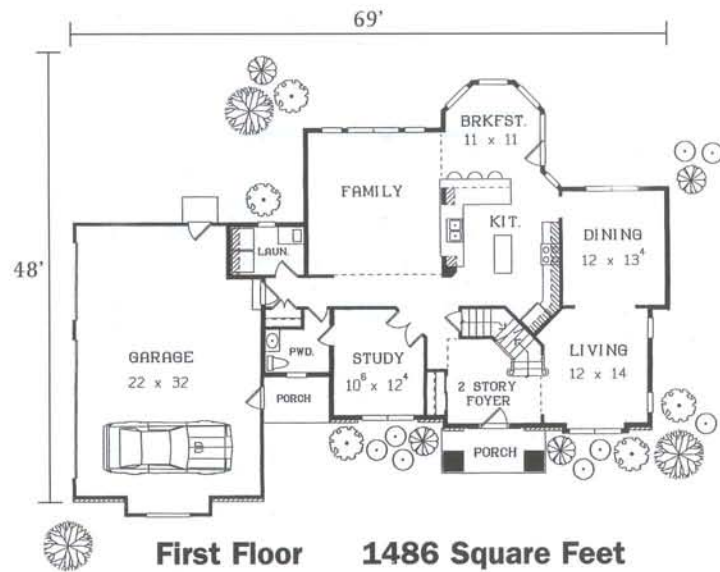

# Russell Retreat

3632 Square Feet

66'

44'

54' 6"

# Nichols Landing

2889 SQUARE FEET

**First Floor 1433 Square Feet**

**Second Floor 1456 Square Feet**

# Hollys Haven

2335 SQUARE FEET

**First Floor 1178 Square Feet**

**Second Floor 1157 Square Feet**

# Hollister Cove

2888 SQUARE FEET

*White Lane*  
 2903 SQUARE FEET (NO BONUS)

**First Floor 1580 Square Feet**

**Second Floor 1323 Square Feet**

Middleport, New York • Homer, New York • New Castle, Indiana