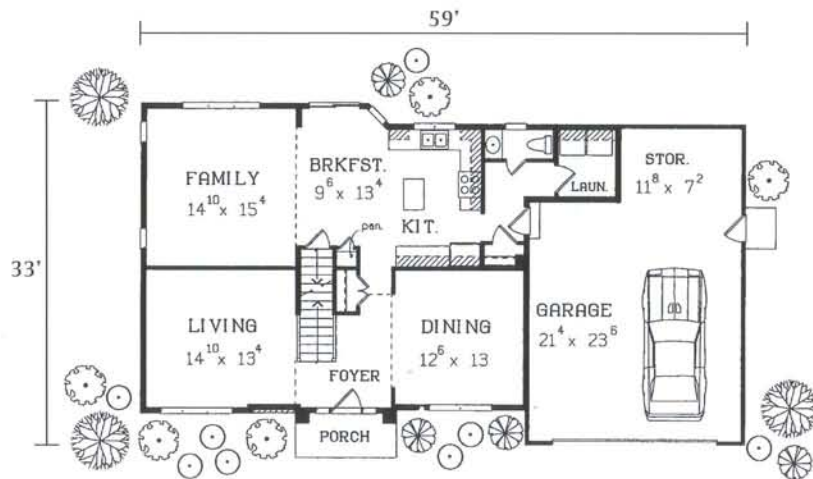

# Russell Retreat

3632 Square Feet

66'

44'

54' 6"

# Chamber Acres

2575 SQUARE FEET

**First Floor 1509 Square Feet**

**Second Floor 1066 Square Feet**

# Nichols Landing

2889 SQUARE FEET

**First Floor 1433 Square Feet**

**Second Floor 1456 Square Feet**

# Hollys Haven

2335 SQUARE FEET

**First Floor 1178 Square Feet**

**Second Floor 1157 Square Feet**