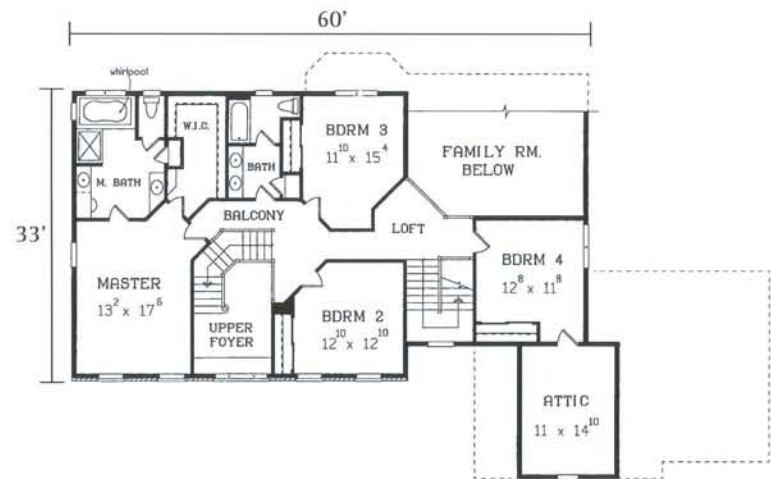

# Russell Retreat

3632 Square Feet

66'

44'

54' 6"

# Smythe Orchard

2839 SQUARE FEET

**First Floor 1254 Square Feet**

**Second Floor 1563 Square Feet**

# Whitaker Corners

3377 SQUARE FEET

**First Floor 1866 Square Feet**

**Second Floor 1511 Square Feet**

# Harrington Hills

3687 SQUARE FEET