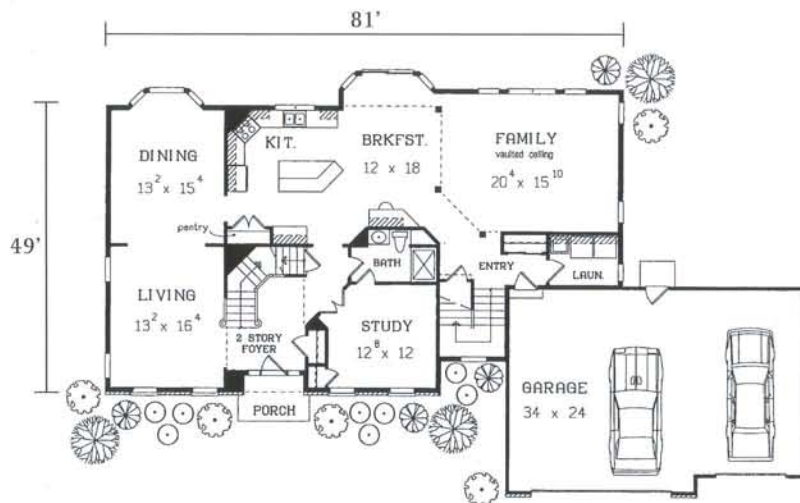

# Russell Retreat

3632 Square Feet

66'

44'

54' 6"

# Smythe Orchard

2839 SQUARE FEET

**First Floor 1254 Square Feet**

**Second Floor 1563 Square Feet**

# Whitaker Corners

3377 SQUARE FEET

**First Floor 1866 Square Feet**

**Second Floor 1511 Square Feet**

# Harrington Hills

3687 SQUARE FEET