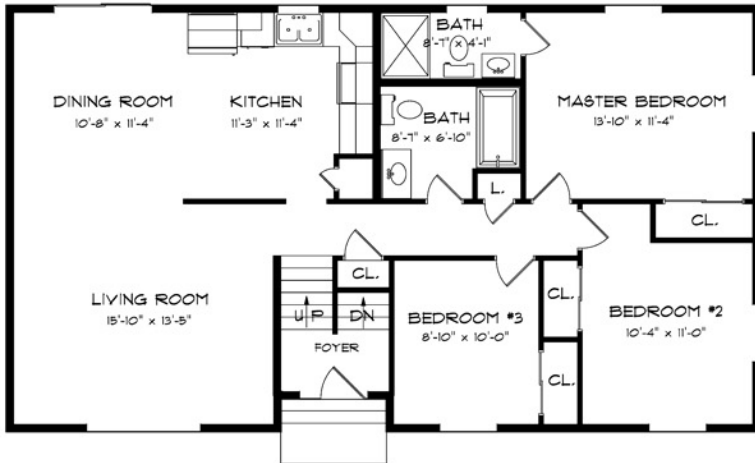

# Apollo

1183 sq. ft.

3 Bedrooms

2 Baths

46'-0"

UPPER FLOOR PLAN

LOWER FLOOR PLAN