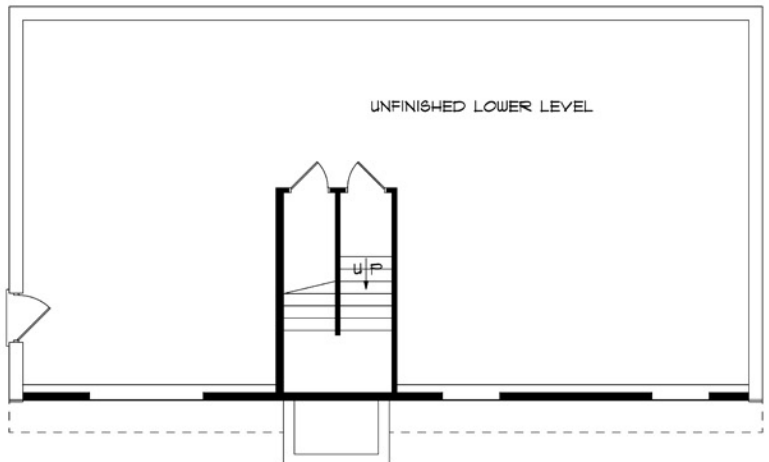

# Apollo

1183 sq. ft.

3 Bedrooms

2 Baths

46'-0"

UPPER FLOOR PLAN

LOWER FLOOR PLAN