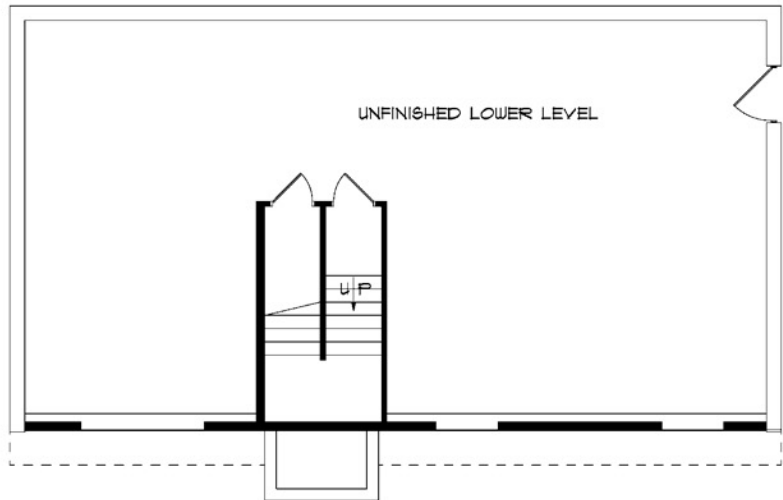

Atwood

1131 sq. ft.

3 Bedrooms

1.5 Baths

44'-0"

26'-0"

UPPER FLOOR PLAN

LOWER FLOOR PLAN