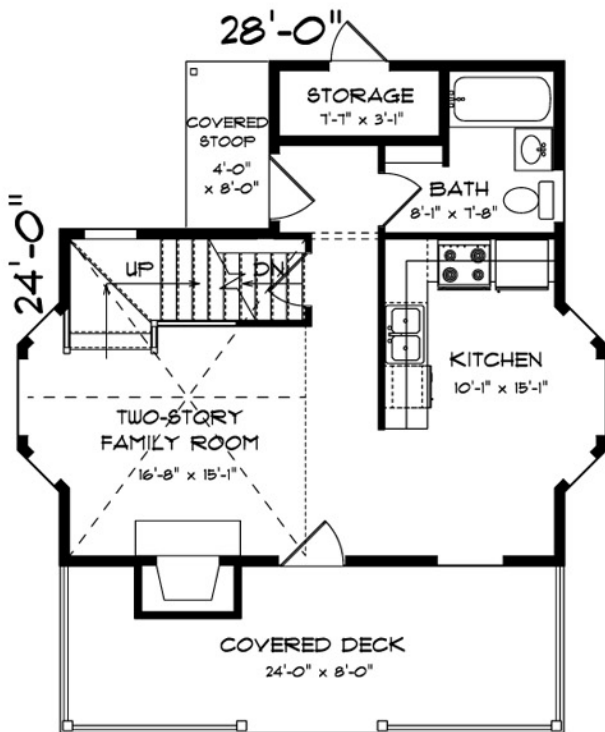

Casselberry

839 sq. ft.

2 Bedrooms

1.5 Baths

FIRST FLOOR
524 SQUARE FEET

SECOND FLOOR
315 SQUARE FEET