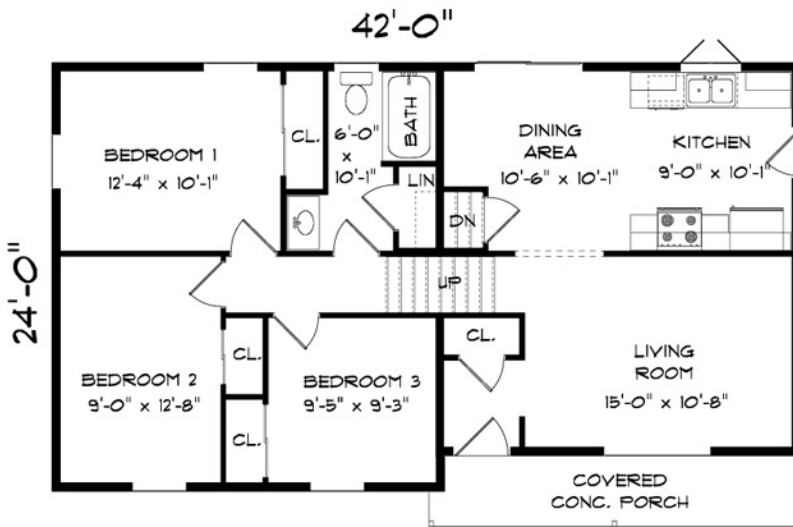

Liberty

1433 sq. ft.

4 Bedrooms

2 Baths

UPPER FLOOR

968 SQUARE FEET

LOWER FLOOR

465 SQUARE FEET