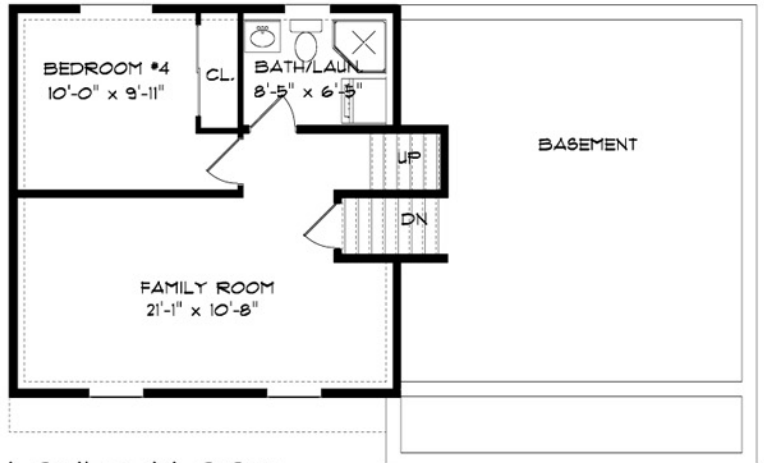

Liberty

1433 sq. ft.

4 Bedrooms

2 Baths

UPPER FLOOR

968 SQUARE FEET

LOWER FLOOR

465 SQUARE FEET