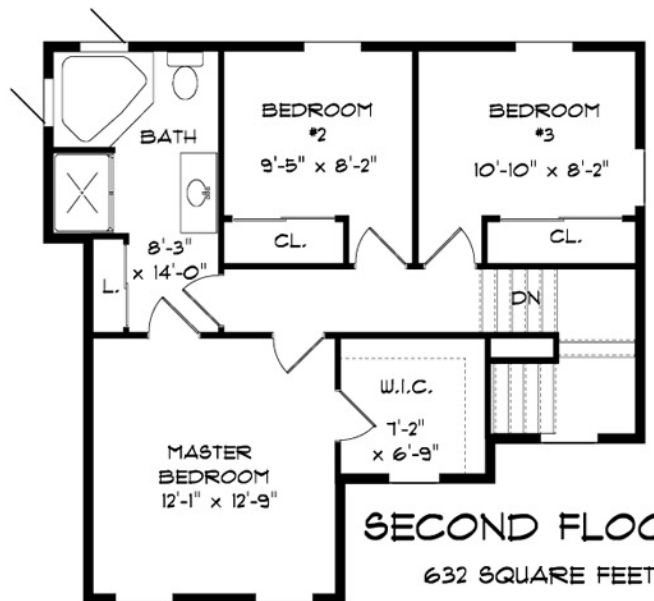

## Morehead

1311 sq. ft.

3 Bedrooms

1.5 Baths

**FIRST FLOOR**  
679 SQUARE FEET

**SECOND FLOOR**  
632 SQUARE FEET