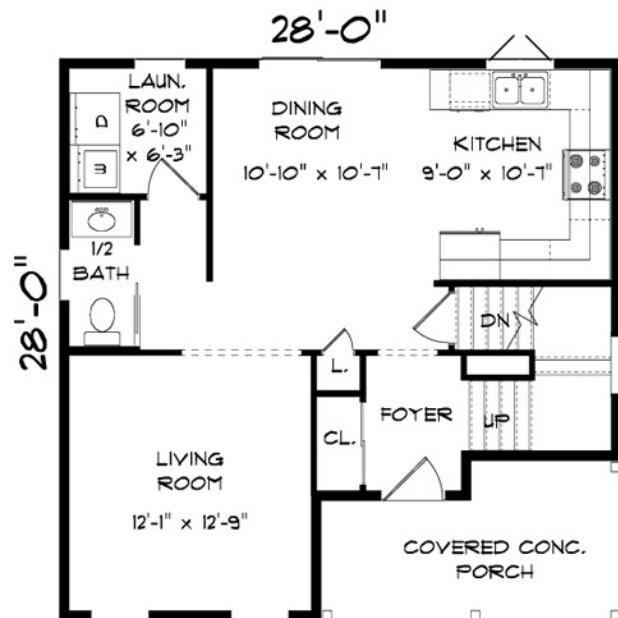

## Morehead

1311 sq. ft.

3 Bedrooms

1.5 Baths

**FIRST FLOOR**  
679 SQUARE FEET

**SECOND FLOOR**  
632 SQUARE FEET