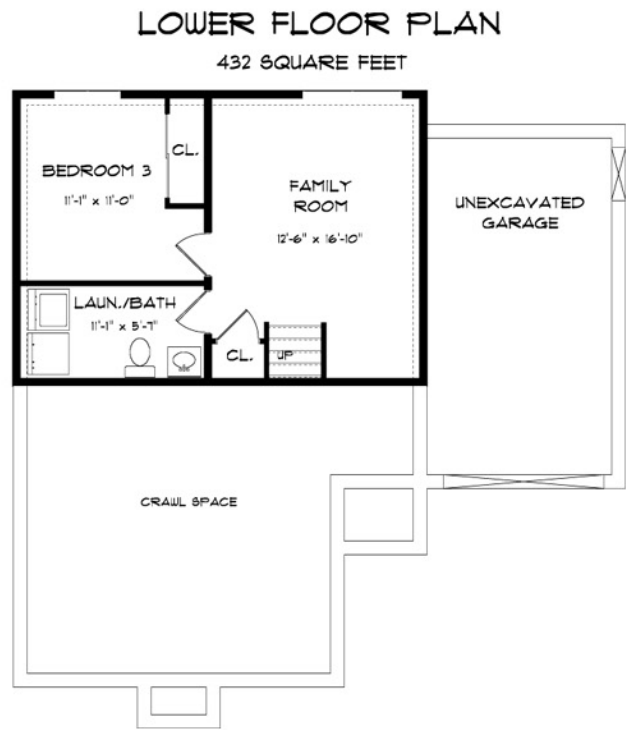

New Spirit
 1272 sq. ft. 3 Bedrooms 1.5 Baths

UPPER FLOOR PLAN
840 SQUARE FEET

CRAWL SPACE