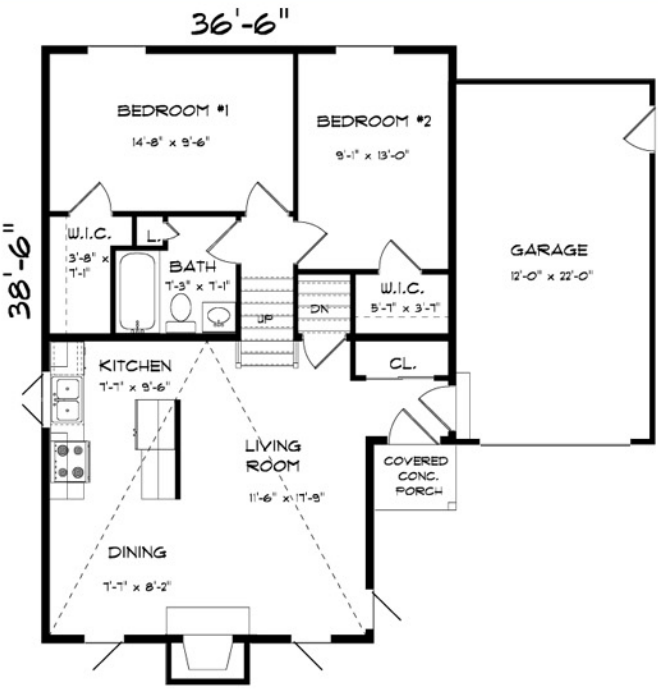

New Spirit
 1272 sq. ft. 3 Bedrooms 1.5 Baths

UPPER FLOOR PLAN
840 SQUARE FEET

CRAWL SPACE