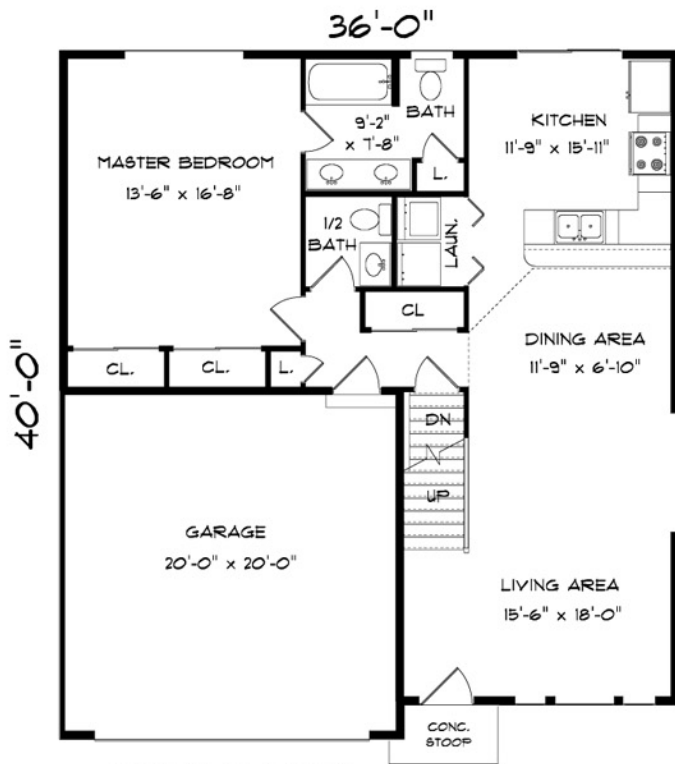

Roxbury

1378 sq. ft.

3 Bedrooms

2.5 Baths

SECOND FLOOR

362 SQUARE FEET