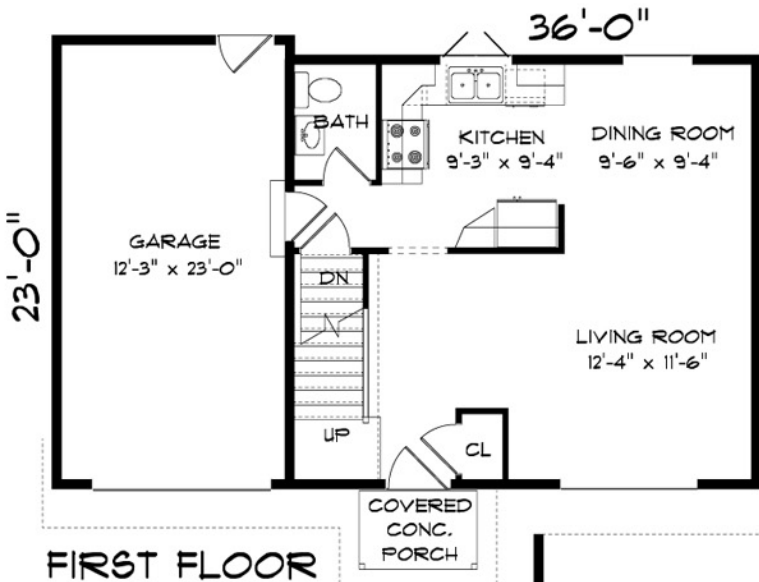

Vernon

1178 sq. ft.

2 Bedrooms

1.5 Baths

SECOND FLOOR

646 SQUARE FEET