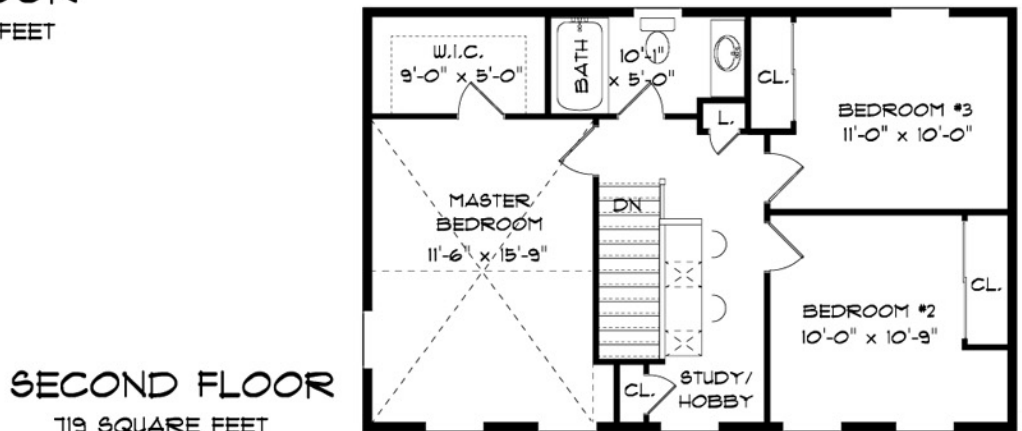

Wellington II

1476 sq. ft.

3 Bedrooms

1.5 Baths

FIRST FLOOR

748 SQUARE FEET

SECOND FLOOR

719 SQUARE FEET